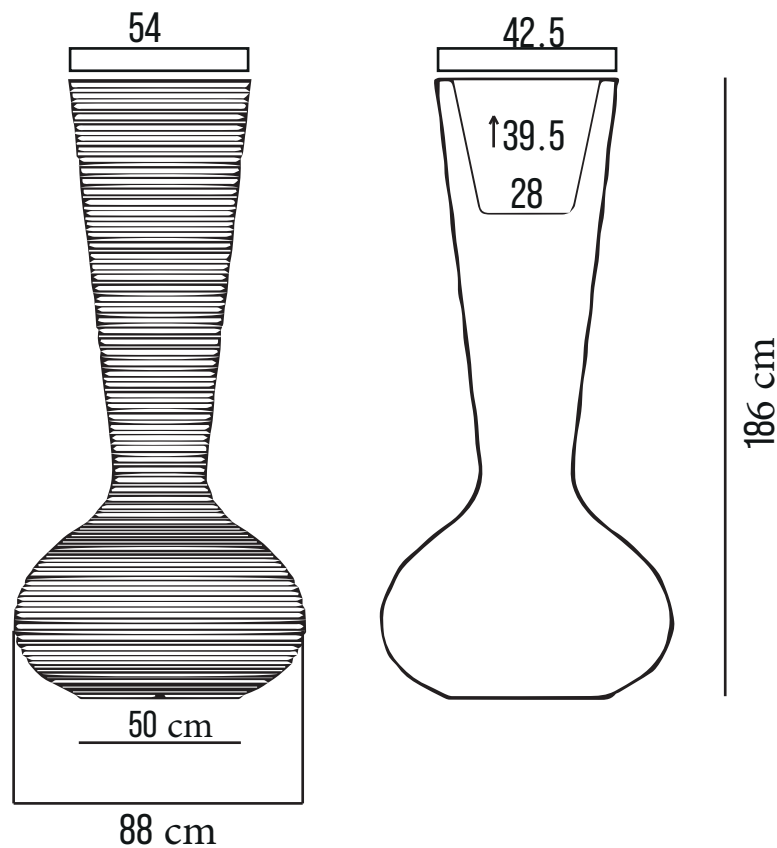

Made of %100 polyethylene materials Environmentally friendly the product is suitable for indoor and outdoor use

Available in different finishes

Weight: 25 Kg

www.rotolex.com

Amman-Jordan

info@rotolex.com

Finishes